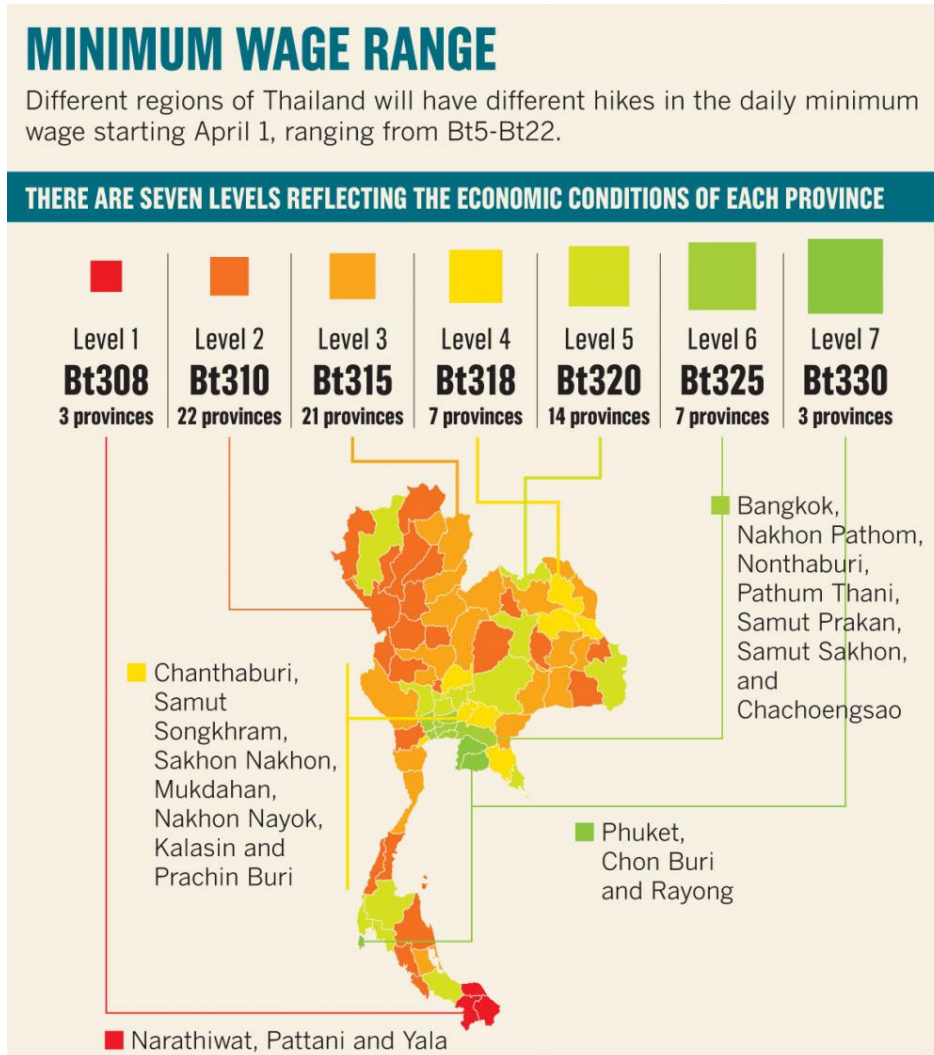

2018 New Minimum Wages

The minimum daily wage will increase nationwide in the range of 5-22 baht. The committee agreed the wage rises would come into effect on April 1. There will be seven wage rates - 308 baht, 310 baht, 315 baht, 318 baht, 320 baht, 325 baht and 330 baht. The average minimum wage is 315.97 baht. Mr Jarin, Permanent secretary for the Labour Ministry Jarin Jakkaphark, chairman of the wage committee, said at a briefing for the media just before midnight that "Wages have to rise with economic conditions -- the cost of living and economic growth in each province".